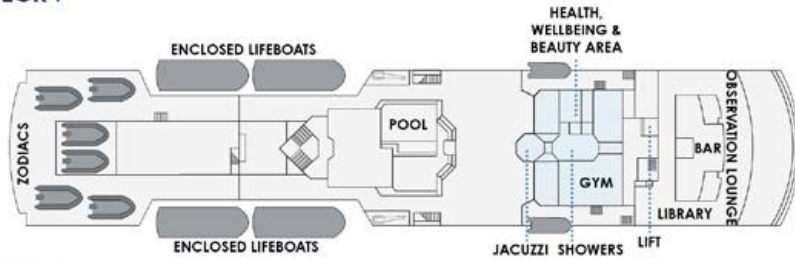

Heritage Adventurer Deck Plan

- DECK 6: ● WORSLEY SUITE ● HERITAGE SUITE
- DECK 5: ● SUPERIOR ● SUPERIOR TRIPLE ● SUPERIOR SINGLE
- DECK 4: ● SUPERIOR
- DECK 3: ● MAIN DECK TRIPLE ● MAIN DECK SINGLE

DECK 7

DECK 8

DECK 6

DECK 5

DECK 4

DECK 3

DECK 2

SUITE CATEGORIES

- HERITAGE SUITE
- SUPERIOR SINGLE
- DECK 4 SUPERIOR
- MAIN DECK SINGLE
- WORSLEY SUITE
- DECK 5 SUPERIOR
- SUPERIOR TRIPLE
- MAIN DECK TRIPLE