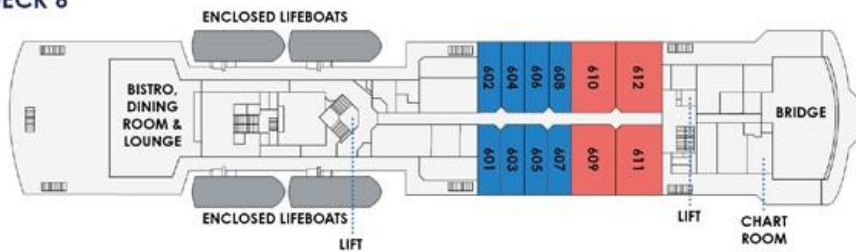

Heritage Adventurer Deck Plan

- DECK 6: ● WORSLEY SUITE ● HERITAGE SUITE
- DECK 5: ● SUPERIOR ● SUPERIOR TRIPLE ● SUPERIOR SINGLE
- DECK 4: ● SUPERIOR
- DECK 3: ● MAIN DECK TRIPLE ● MAIN DECK SINGLE

DECK 7

DECK 8

DECK 6

DECK 5

DECK 4

DECK 3

DECK 2

SUITE CATEGORIES

- HERITAGE SUITE
- SUPERIOR SINGLE
- DECK 4 SUPERIOR
- MAIN DECK SINGLE
- WORSLEY SUITE
- DECK 5 SUPERIOR
- SUPERIOR TRIPLE
- MAIN DECK TRIPLE